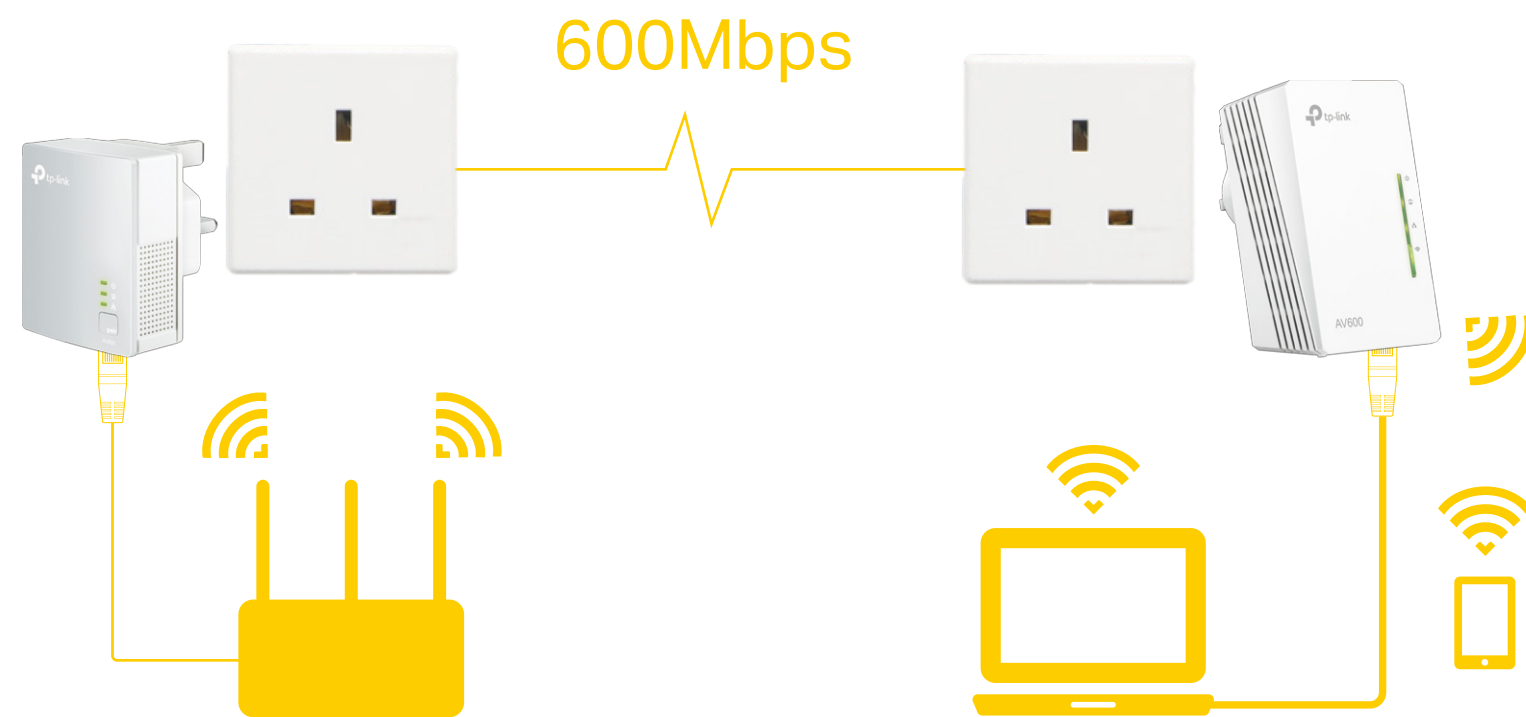

Copy your wireless network name (SSID) and password from your router instantly by pressing the Wi-Fi Clone button.

Settings in Sync with Wi-Fi Move

Any changes made to network settings will be automatically applied across the entire network.

Highlights

600Mbps over Powerline

HomePlug AV standard providing up to 600Mbps high speed data transmission over a home's existing electrical wiring, ideal for lag-free HD or 3D video streaming and online gaming.

300Mbps Wi-Fi

Extend 300Mbps wireless connections to previously hard-to-reach areas of your home and office.

Features

Speed

- Wireless N Standard – Wi-Fi speed of up to 300Mbps
- HomePlug AV – Provides up to 600Mbps high-speed data transmission over a home's existing electrical wiring
- Multiple Ethernet Ports – Create faster connections with PCs, consoles, STB and more
- Speed Optimization – Supports IGMP managed multicast IP transmission, optimizing IPTV streaming

Range

- 300 meters Range – Up to 300 meters/1000 feet range over existing electrical wiring

Ease of Use

- Wi-Fi Clone – Allows powerline extenders to copy the network name (SSID) and password from your router with one simple touch
- Wi-Fi Move – Automatically adopts Wi-Fi settings from your existing powerline network
- TP-Link tpPLC – Allows you to easily manage your network using the intuitive tpPLC App or the tpPLC Utility
- Plug, Pair and Play – Set up your powerline network in minutes