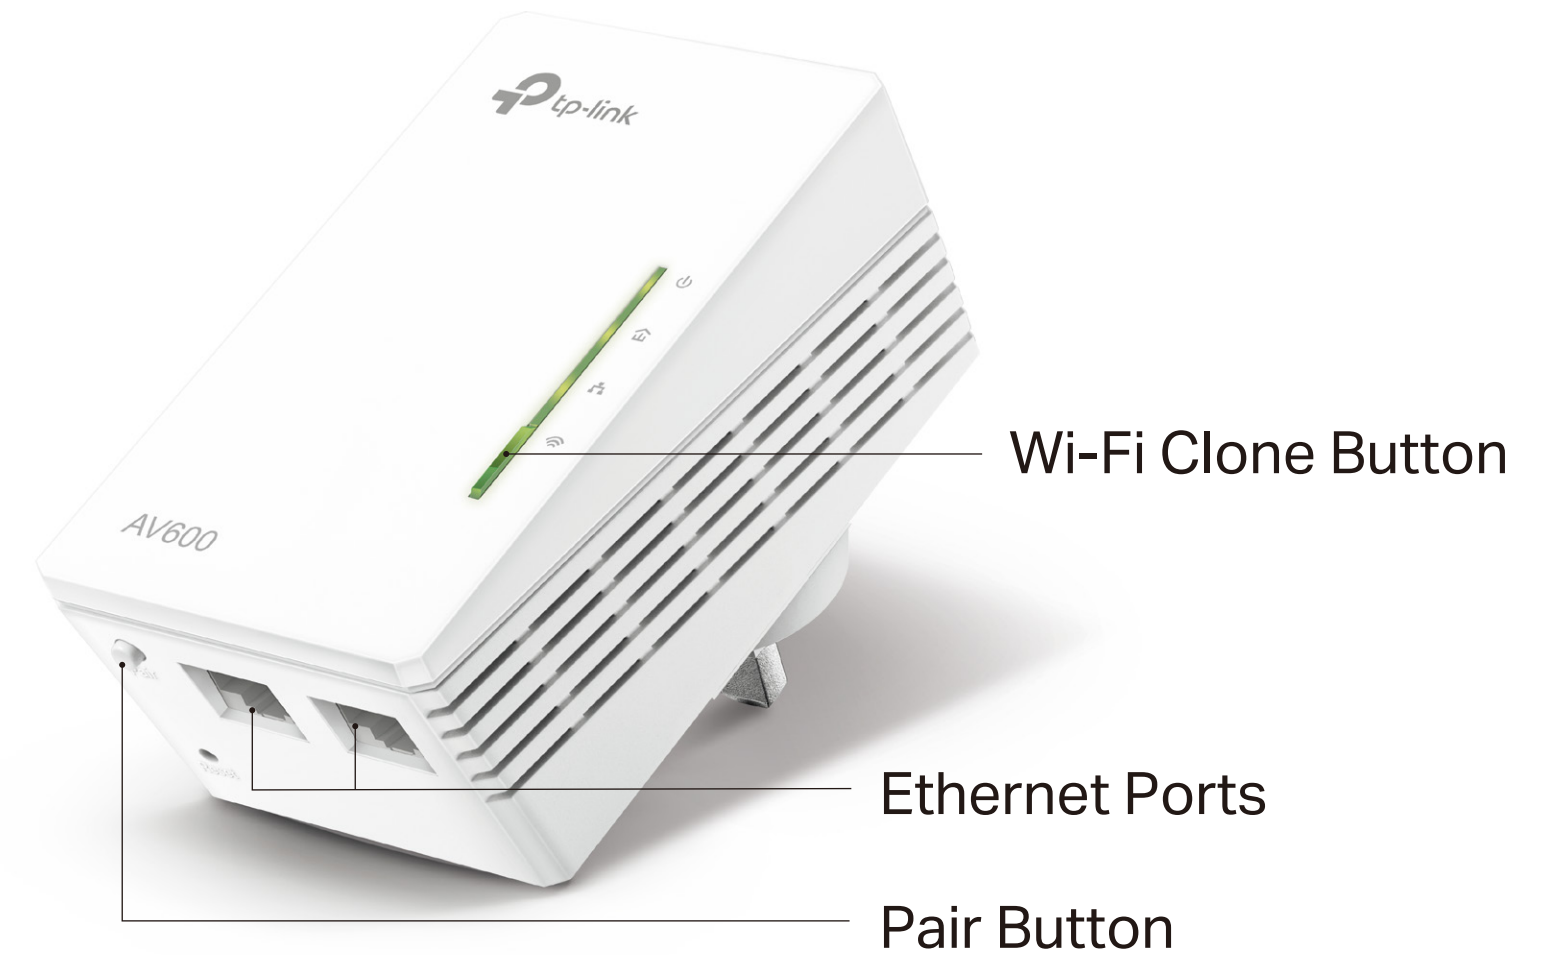

300Mbps Wi-Fi

Extend 300Mbps wireless connections to previously hard-to-reach areas of your home and office.

Features

Speed

- Wireless N Standard – Wi-Fi speed of up to 300Mbps
- HomePlug AV – Provides up to 600Mbps high-speed data transmission over a home's existing electrical wiring
- Multiple Ethernet Ports – Create faster connections with PCs, consoles, STB and more
- Speed Optimization – Supports IGMP managed multicast IP transmission, optimizing IPTV streaming

Range

- 300 meters Range – Up to 300 meters/1000 feet range over existing electrical wiring

Ease of Use

- Wi-Fi Clone – Allows powerline extenders to copy the network name (SSID) and password from your router with one simple touch
- Wi-Fi Move – Automatically adopts Wi-Fi settings from your existing powerline network
- TP-Link tpPLC – Allows you to easily manage your network using the intuitive tpPLC App or the tpPLC Utility
- Plug, Pair and Play – Set up your powerline network in minutes

Security

- Pair Button – Provides a connection with 128-bit AES encryption, at the touch of "Pair" button
- Parental Controls – Manage when and how connected devices can access the internet
- Encryptions for Secure Network – WPA-PSK/WPA2-PSK encryptions provide active protection against security threats

Specifications

Hardware

- Transmission Speeds:
 - Powerline: up to 600 Mbps
 - Ethernet: 10/100 Mbps
- Standards and Protocols:
 - HomePlug AV, IEEE 1901, IEEE 802.3, IEEE 802.3u, IEEE 802.11b/g/n
- Interface: 2 Ethernet Ports
- Plug Type: UK
- Button: Pair, Reset, Wi-Fi Clone
- LED Indicator: Power, Powerline, Ethernet, Wi-Fi
- Dimensions (W x D x H): 3.7 × 2.1 × 1.6 in. (94 × 54 × 40 mm)
- IGMP: IGMP v1/v2/v3
- Power Consumption: Maximum: 5.6W, Typical: 5.2W
- Range: Up to 300 meters/1000 feet over existing electrical wiring
- Compatibility:
 - Compatible with all HomePlug AV & AV2 standard powerline adapters