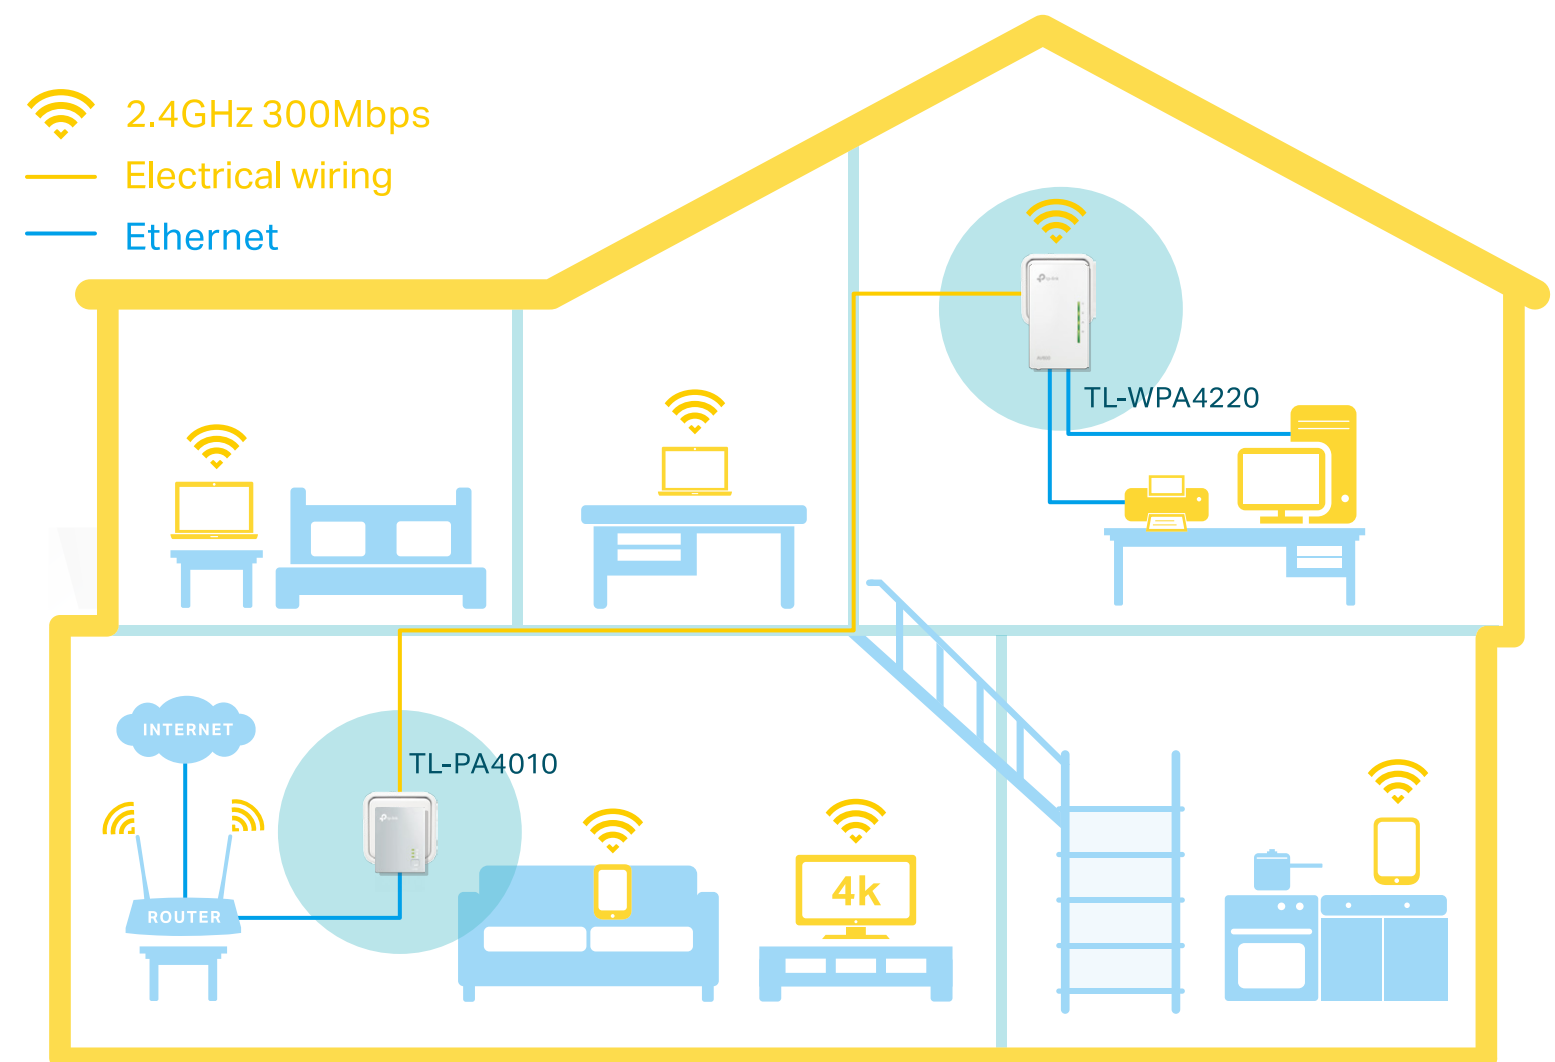

Highlights

600Mbps over Powerline

HomePlug AV standard providing up to 600Mbps high speed data transmission over a home's existing electrical wiring, ideal for lag-free HD or 3D video streaming and online gaming.

300Mbps Wi-Fi

Extend 300Mbps wireless connections to previously hard-to-reach areas of your home and office.

Features

Speed

- Wireless N Standard – Wi-Fi speed of up to 300Mbps
- HomePlug AV – Provides up to 600Mbps high-speed data transmission over a home's existing electrical wiring
- Multiple Ethernet Ports – Create faster connections with PCs, consoles, STB and more
- Speed Optimization – Supports IGMP managed multicast IP transmission, optimizing IPTV streaming

Range

- 300 meters Range – Up to 300 meters/1000 feet range over existing electrical wiring

Ease of Use

- Wi-Fi Clone – Allows powerline extenders to copy the network name (SSID) and password from your router with one simple touch
- Wi-Fi Move – Automatically adopts Wi-Fi settings from your existing powerline network
- TP-Link tpPLC – Allows you to easily manage your network using the intuitive tpPLC App or the tpPLC Utility
- Plug, Pair and Play – Set up your powerline network in minutes

Specifications

Hardware

- Transmission Speeds:
 - Powerline: up to 600 Mbps
 - Ethernet: 10/100 Mbps
- Standards and Protocols:
 - HomePlug AV, IEEE 1901, IEEE 802.3, IEEE 802.3u, IEEE 802.11b/g/n
- Interface: 2 Ethernet Ports
- Plug Type: UK
- Button: Pair, Reset, Wi-Fi Clone
- LED Indicator: Power, Powerline, Ethernet, Wi-Fi
- Dimensions (W x D x H): 3.7 × 2.1 × 1.6 in. (94 × 54 × 40 mm)
- IGMP: IGMP v1/v2/v3
- Power Consumption: Maximum: 5.6W, Typical: 5.2W
- Range: Up to 300 meters/1000 feet over existing electrical wiring
- Compatibility:
 - Compatible with all HomePlug AV & AV2 standard powerline adapters